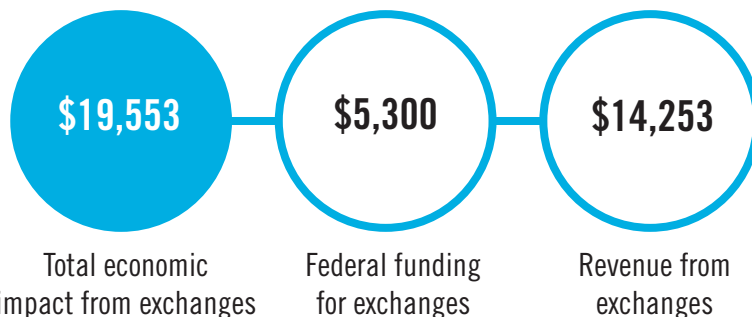

Springfield Commission on International Visitors

Springfield, IL

The Springfield Commission on International Visitors is one of six Global Ties U.S. Community-Based Members in Illinois. The organization serves the city of Springfield, and surrounding rural areas. Learn how the Springfield Commission on International Visitors benefits the local economy and the state through international exchange programs.

A Small Investment Goes a Long Way

Illinois

Total economic impact from exchanges

\$2,446,422

Community-Based Members in the State: 6

- Council of International Programs - Chicago
- Freeport Area International Visitors Council
- Geneseo International Thanksgiving Fellowship
- Paris International Fellowship
- Springfield Commission on International Visitors
- WorldChicago